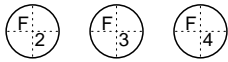

SOCKET -  
No. OF CARDS

SWITCH POS. 1  
BUTTONS -  
TEST. MAINS

Copyright M0GXB 2018

SOCKET -  
 No. OF CARDS

SWITCH POS. 16  
 BUTTONS -  
 TEST. REJECT

Copyright M0GXB 2018

SWITCH POS. 6

SOCKET -